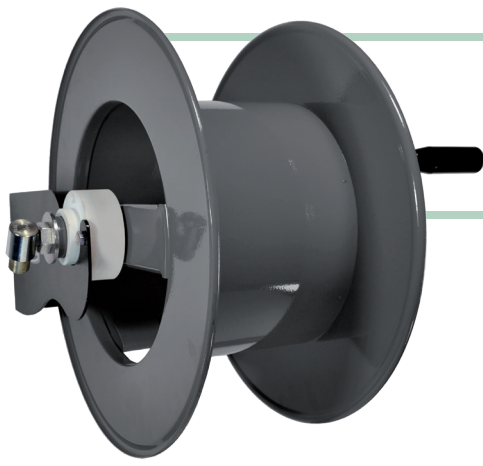

# AVM 9814 DF

EXPLODED VIEW › ESPLOSO

# AVM 9814 DF

EXPLODED VIEW › ESPLOSO

POS	Description and quantity / Descrizione e quantità	AVM 9814 DF	
1	Base (1x)		
2	Reel / Bobina (1x)		
3	Handle support / Supporto maniglia (1x)		
4	Swivel joint support / Supporto per giunto girevole (1x)		
5	Plastic hub / Perno in plastica (2x)		
6	Complete handle / Complete handle (1x)		
7	Screw / Vite (4x)		
8	Screw / Vite (1x)		
9	Screw / Vite (8x)		
10	Swivel joint / Giunto girevole (1x)	4969	
11	Bushing seal / Bushing seal (1x)		KIT 20 NBR